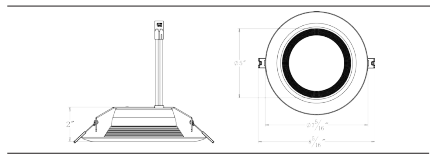

Project Name	
Catalog #	
Fixture Type	
Notes	

BL6-001-E

HIGH VOLTAGE - LED RETROFIT

DESCRIPTION

LED retrofit designed for recessed downlight. Compatible with most brand TRIAC dimmers, dimmable to 5% with no flicker. High transmittance, high diffusion, 92% light transmittance. Concealed light source. 16w max.; Luminous efficacy of light source: 100lm/w

LAMP BODY

Steel body material used die spinning technique, can be electroplated or sprayed, long-term use without discoloration.

POWER SUPPLY

Scheme for high voltage AC, 50000 hours long life-span.