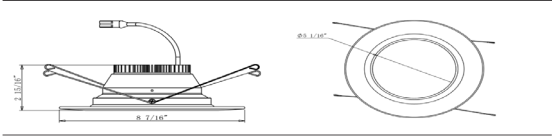

#### DESCRIPTION

6" LED Downlight Module Retrofit All-in-one LED retrofit trim designed to use with Liteharbor 6 inch recessed residential downlight Trim shipped with a medium base socket adapter whip Available with dedicated Emergency Battery Back-up