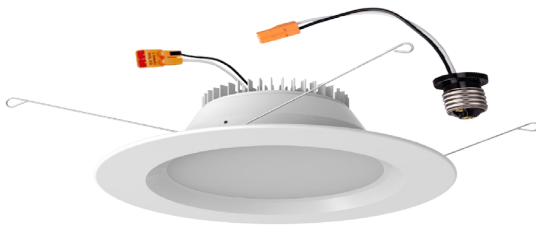

## BL6-001

### 6" LED DOWNLIGHT MODULE RETROFIT

#### DESCRIPTION

6" LED Downlight Module Retrofit All-in-one LED retrofit trim designed to use with Liteharbor 6 inch recessed residential downlight Trim shipped with a medium base socket adapter whip Available with dedicated Emergency Battery Back-up

#### DESCRIPTION

All-in-one LED retrofit trim designed to use with Liteharbor 6 inch recessed residential downlight. Trim shipped with a medium base socket adapter whip.