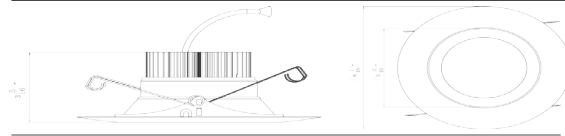

BL6-001-1

6" LED DOWNLIGHT MODULE

DESCRIPTION

All-in-one LED retrofit trim designed to use with Liteharbor 6 inch recessed residential downlight. Trim shipped with a medium base socket adapter whip.

DRIVER

Dedicated 120 volt driver
Power factor >0.98
Dimmable to 10% with most brand dimmers
Rated for 50 to 60Hz at 120V/277V input
Produces less than 20% THD

LED LIGHT ENGINE

Cree true white® technology available
Color temperature: 2700K-6500K
Rated for 50000 hours at 70% lumen output
CRI>80 / 90
Luminous flux: 1250lm & 1100lm
Light effect: 78lm/w & 68lm/w

ORDERING GUIDE / YOUR PRODUCT CODE

SERIES	INPUT VOLTAGE	DIMMABLE
○ BL6-001-1 6" LED Downlight Module	○ 120V ○ 277V ○ 120-277V	○ Non-Dimmable ○ Dimmable

LUMEN OUTPUT	CCT	FINISH
○ 1100 Lumen ○ 1250 Lumen	○ 2700K ○ 3000K ○ 6500K	○ White ○ Black ○ Satin Nickel

LED AVAILABLE		
○ Cree ○ Citizen	○ Epistar ○ Seoul	○ Osram

* Customized Also Available