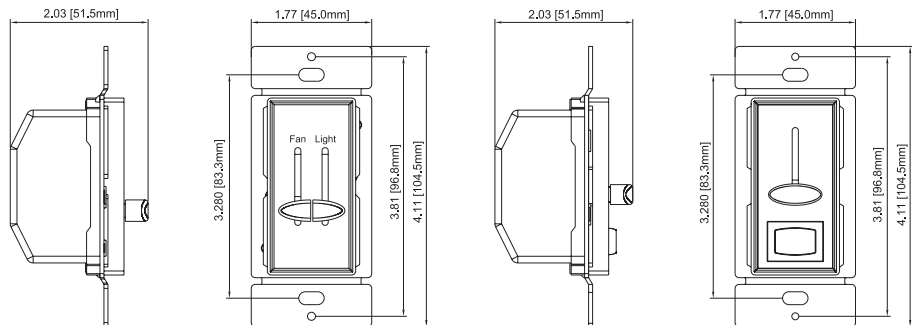

TESTING & CODE COMPLIANCE:

- UL/CUL listed
- ISO9001 registered manufacturing facility

* Note - Only works with fully variable fan