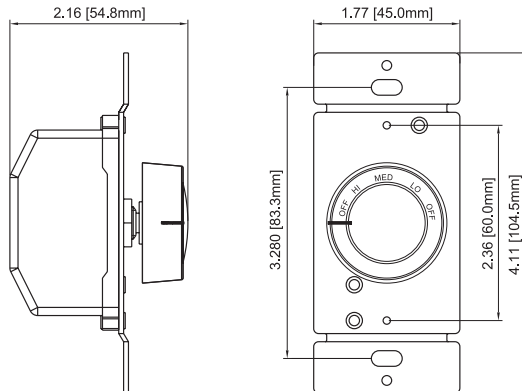

Fan Speed Controls

FEATURES:

- Broad product offering to meet a wide variety of applications
- FAN controls are traditional rotary-style
- 3-speed: rotate to select one of the three fan speeds, rotary on/off switching
- Full range speed: rotate to select variable fan speed, rotary on/off switching

Rotary Fan Speed Controls

DESCRIPTION	CAT.NO.	OPERATION	RATING	COLOR
Single Pole 120V AC, 60Hz	YLFC700R	3 Speed	2.5A	Ivory, White, Almond, Light Almond
Single Pole 120V AC, 60Hz	YLFC700RF	Fully Variable *	5A	Ivory, White, Almond, Light Almond

Ion Lighting offers an extensive variety of fan speed controls that includes traditional rotary fan speed controls. They provide precise full range rotary control that is dependable and quiet.

* Note - Only works with fully variable fan